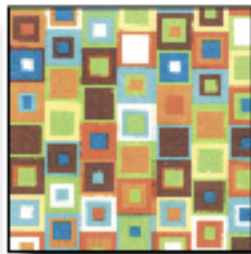

## Minky Fabrics

Minky Dots Black  
(MDBK)

Minky Dots Camel  
(MDC)

Minky Dots Hot Pink  
(MDHP)

Minky Dots Ivory  
(MDIV)

Minky Dots Light Blue  
(MDLB)

Minky Dots  
Lavender (MDLV)

Minky Dots Orange  
(MDO)

Minky Dots Pink (MDP)

Minky Dots Red  
(MDR)

Minky Dots White  
(MDW)

## Softy Fabrics

Softy Camel  
(SFC)

Print Softy Block Party  
(PSBP)

Softy White (SFW)

Print Softy Pink Paisley  
(PSP)

Regular Twin Comforter With Binding, Minky Dots Red (RTW-MDR),  
plus accessories from both the Minky/Softy Collection and the  
Enchantment Collection