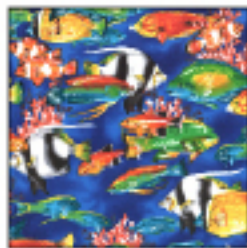

Pacific Collection

FIRESIDE 
COMFORTS
CUSTOM BED LINENS INFANT TO TEEN
WWW.FIRESIDECOMFORTS.COM
5900 Maurice Avenue, Cleveland, Ohio 44127, 214-271-8814

Pacific Reef (PR)
Reverse=Blue
Binding=Blue

Pacific Dolphins (PD)
Reverse=Blue
Binding=Blue