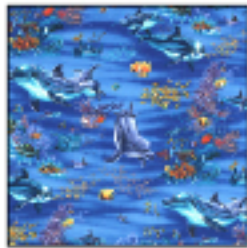

Pacific Collection

FIRESIDE 
COMFORTS
CUSTOM BED LINENS INFANT TO TEEN
WWW.FIRESIDECOMFORTS.COM
5900 Maurice Avenue, Cleveland, Ohio 44127, 214-271-8814

Pacific Reef (PR)
Reverse=Blue
Binding=Blue

Pacific Dolphins (PD)
Reverse=Blue
Binding=Blue