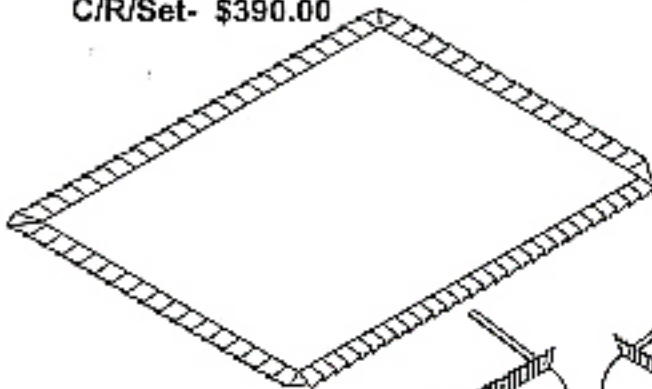

**Simple Comforts Crib Set**  
**Four Piece Crib Set With Ruffle**  
**C/R/Set- \$390.00**

Crib Size Coverlet  
 Top Fabric \_\_\_\_\_  
 Minky Reverse \_\_\_\_\_  
 Ruffle Fabric \_\_\_\_\_

Slipcovered Bumper Pad  
 Set with Ruffle  
 Inside Fabric \_\_\_\_\_  
 Outside Fabric \_\_\_\_\_  
 Ruffle Fabric \_\_\_\_\_  
 Ties Fabric \_\_\_\_\_

Crib Fitted Sheet  
 Fabric \_\_\_\_\_

Ruffled Crib Skirt  
 Fabric \_\_\_\_\_

P.O. \_\_\_\_\_

Customer \_\_\_\_\_

Drawing : C-R-Set  
 10-27-09

Date: \_\_\_\_\_

**Fireside Comforts**

5900 Maurice Ave.  
 Cleveland, OH 44127  
 Phone: 216-271-8056  
 Fax: 216-271-8057  
[www.firesidecomforts.com](http://www.firesidecomforts.com)