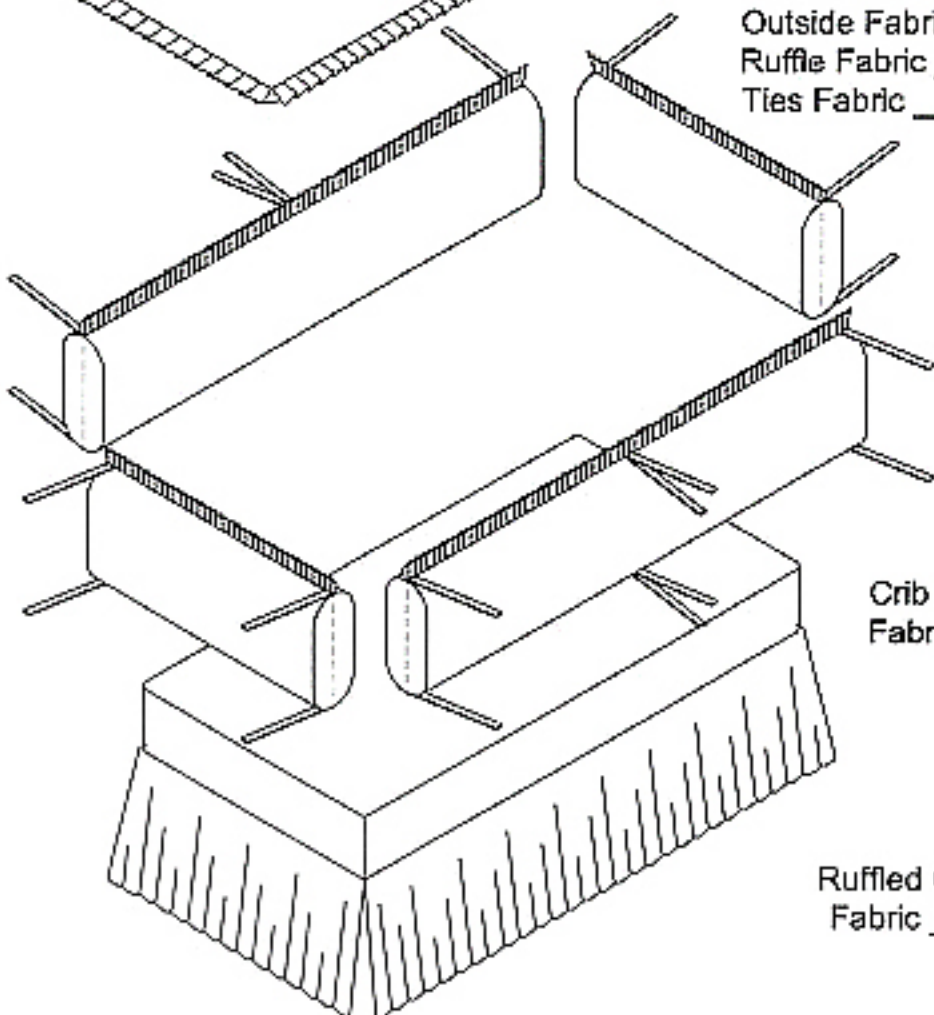

**Simple Comforts Crib Set**  
**Four Piece Crib Set With Ruffle**  
**C/R/Set- \$390.00**

Crib Size Coverlet  
 Top Fabric \_\_\_\_\_  
 Minky Reverse \_\_\_\_\_  
 Ruffle Fabric \_\_\_\_\_

Slipcovered Bumper Pad  
 Set with Ruffle  
 Inside Fabric \_\_\_\_\_  
 Outside Fabric \_\_\_\_\_  
 Ruffle Fabric \_\_\_\_\_  
 Ties Fabric \_\_\_\_\_

Crib Fitted Sheet  
 Fabric \_\_\_\_\_

Ruffled Crib Skirt  
 Fabric \_\_\_\_\_

P.O. \_\_\_\_\_

Customer \_\_\_\_\_

Drawing : C-R-Set  
 10-27-09

Date: \_\_\_\_\_

**Fireside Comforts**

5900 Maurice Ave.  
 Cleveland, OH 44127  
 Phone: 216-271-8056  
 Fax: 216-271-8057  
[www.firesidecomforts.com](http://www.firesidecomforts.com)