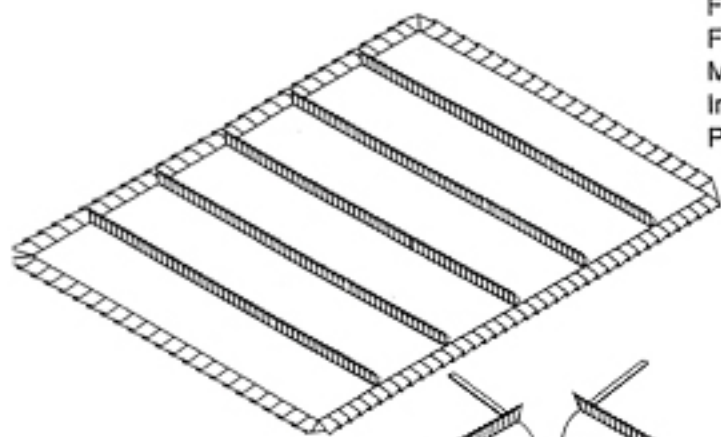

**Decorator Crib Set
Horizontal Patchwork
Four Piece Crib Set With Ruffle
D/Crib- \$470.00**

Toddler Size Coverlet
Horizontal Patchwork
Fabric 1 _____ Fabric 2 _____
Fabric 3 _____ Fabric 4 _____
Fabric 5 _____ Fabric 6 _____
Minky Reverse _____
Inside Accent Ruffle _____
Perimeter Ruffle _____

Slipcovered Patchwork
Bumper Pad Set with Ruffle
Fabric 1 _____
Fabric 2 _____
Fabric 3 _____
Fabric 4 _____
Fabric 5 _____
Ruffle Fabric _____
Ties Fabric _____

Crib Fitted Sheet
Fabric _____

Lined Flat Panel Crib Skirt
Fabric _____