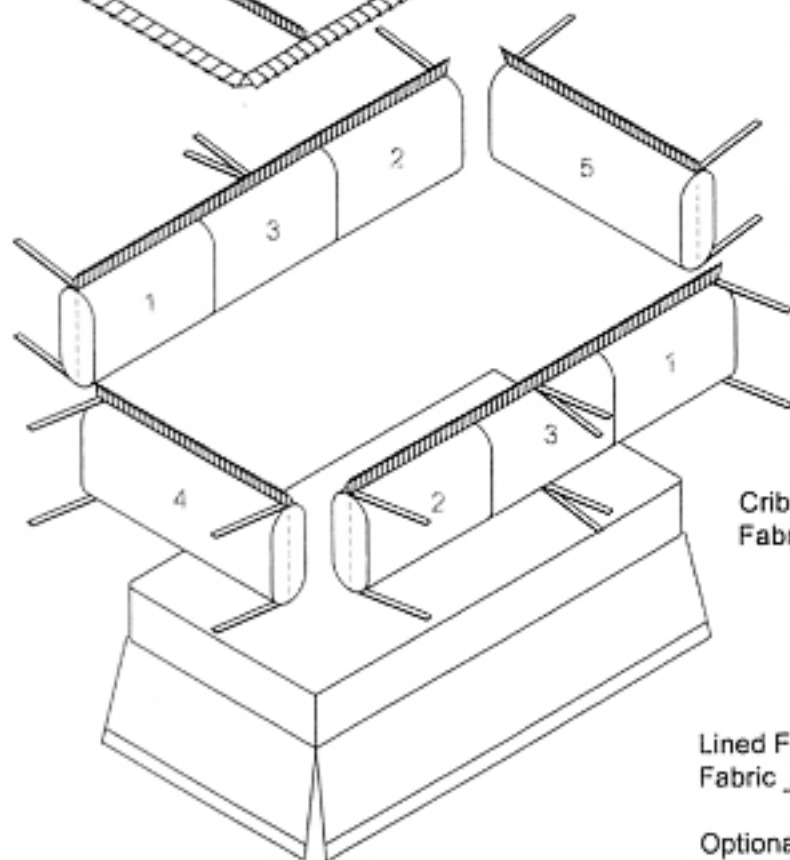

**Decorator Crib Set
Horizontal Patchwork
Four Piece Crib Set With Ruffle
D/Crib- \$470.00**

Toddler Size Coverlet
Horizontal Patchwork
Fabric 1 _____ Fabric 2 _____
Fabric 3 _____ Fabric 4 _____
Fabric 5 _____ Fabric 6 _____
Minky Reverse _____
Inside Accent Ruffle _____
Perimeter Ruffle _____

Slipcovered Patchwork
Bumper Pad Set with Ruffle
Fabric 1 _____
Fabric 2 _____
Fabric 3 _____
Fabric 4 _____
Fabric 5 _____
Ruffle Fabric _____
Ties Fabric _____

Crib Fitted Sheet
Fabric _____

Lined Flat Panel Crib Skirt
Fabric _____