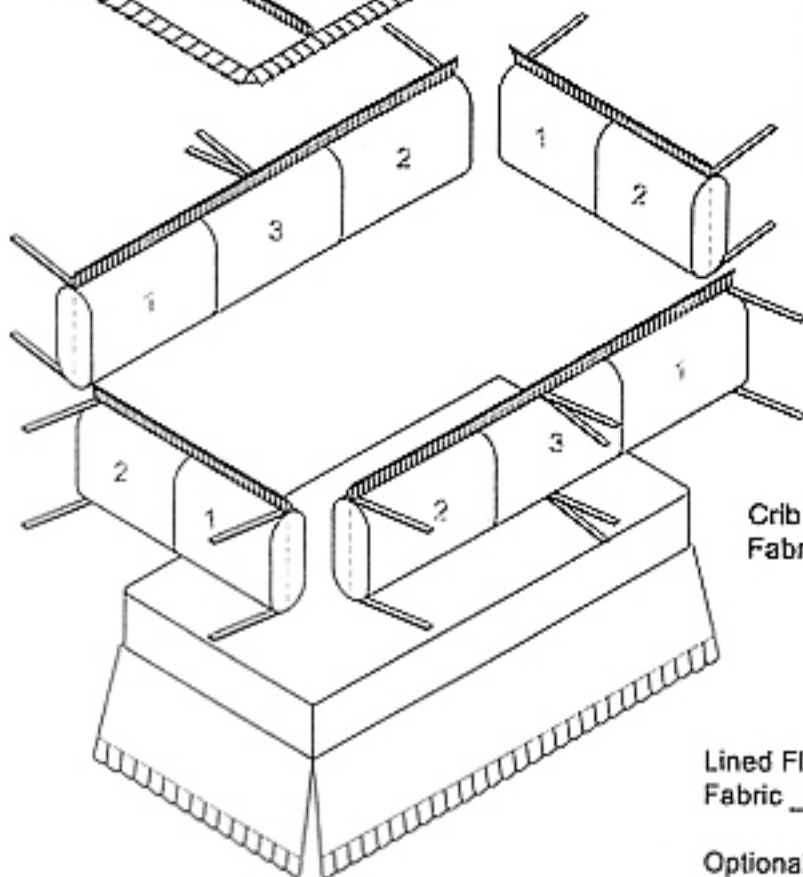

Decorator Crib Set
 Horizontal Patchwork
 Four Piece Crib Set With Ruffle
 D/Crib- \$470.00

Toddler Size Coverlet
 Horizontal Patchwork

Fabric 1 _____ Fabric 2 _____
 Fabric 3 _____ Fabric 4 _____
 Fabric 5 _____ Fabric 6 _____
 Minky Reverse _____
 Inside Accent Ruffle _____
 Perimeter Ruffle _____

Slipcovered Patchwork
 Bumper Pad Set with Ruffle

Fabric 1 _____
 Fabric 2 _____
 Fabric 3 _____
 Ruffle Fabric _____
 Ties Fabric _____

Crib Fitted Sheet
 Fabric _____

Lined Flat Panel Crib Skirt
 Fabric _____