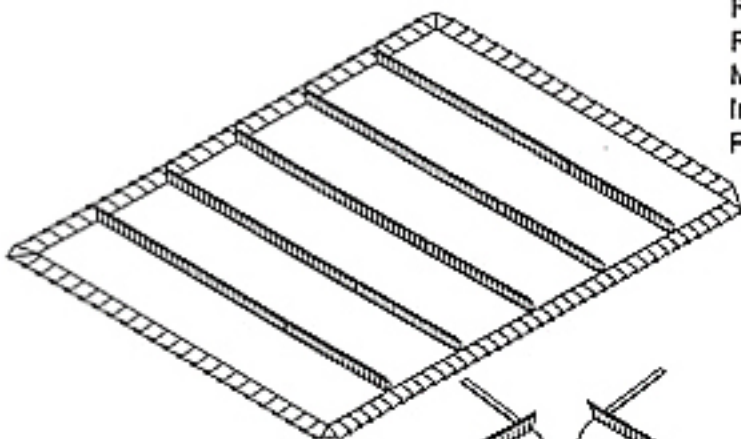

Decorator Crib Set
 Horizontal Patchwork
 Four Piece Crib Set With Ruffle
 D/Crib- \$470.00

Toddler Size Coverlet
 Horizontal Patchwork

Fabric 1 _____ Fabric 2 _____
 Fabric 3 _____ Fabric 4 _____
 Fabric 5 _____ Fabric 6 _____
 Minky Reverse _____
 Inside Accent Ruffle _____
 Perimeter Ruffle _____

Slipcovered Patchwork
 Bumper Pad Set with Ruffle

Fabric 1 _____
 Fabric 2 _____
 Fabric 3 _____
 Ruffle Fabric _____
 Ties Fabric _____

Crib Fitted Sheet
 Fabric _____

Lined Flat Panel Crib Skirt
 Fabric _____