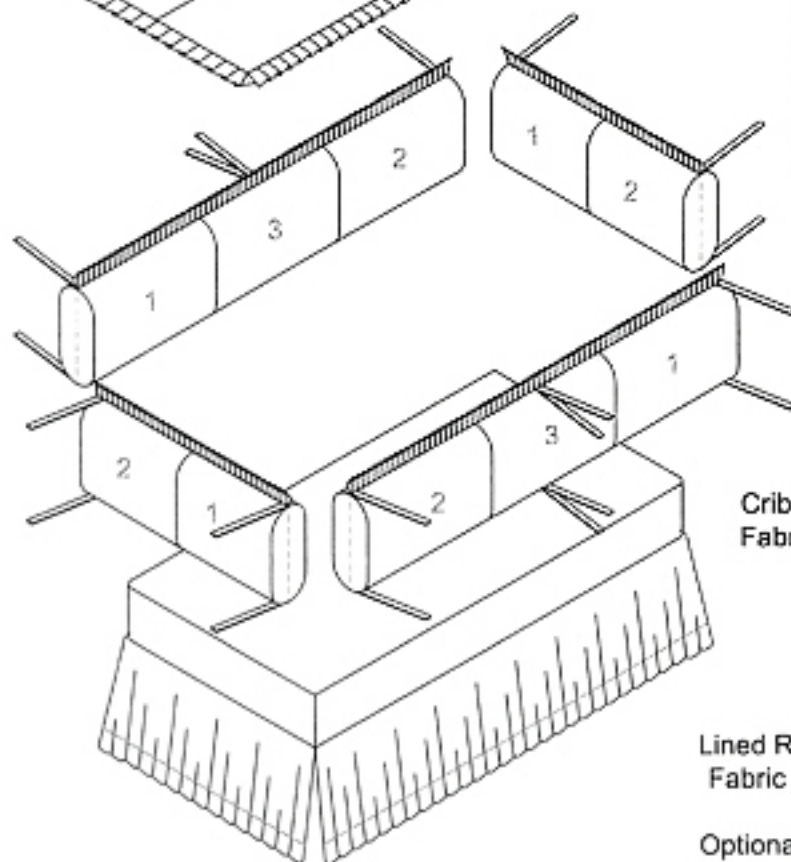

Decorator Crib Set
Large Block Patchwork
Four Piece Crib Set With Ruffle
D/Crib- \$470.00

Toddler Size Coverlet
Large Block Patchwork

Fabric 1 _____ Fabric 2 _____
 Fabric 3 _____ Fabric 4 _____
 Fabric 5 _____ Fabric 6 _____
 Minky Reverse _____
 Ruffle Fabric _____

Slipcovered Patchwork
Bumper Pad Set with Ruffle

Fabric 1 _____
 Fabric 2 _____
 Fabric 3 _____
 Ruffle Fabric _____
 Ties Fabric _____

Crib Fitted Sheet
 Fabric _____

Lined Ruffled Crib Skirt
 Fabric _____